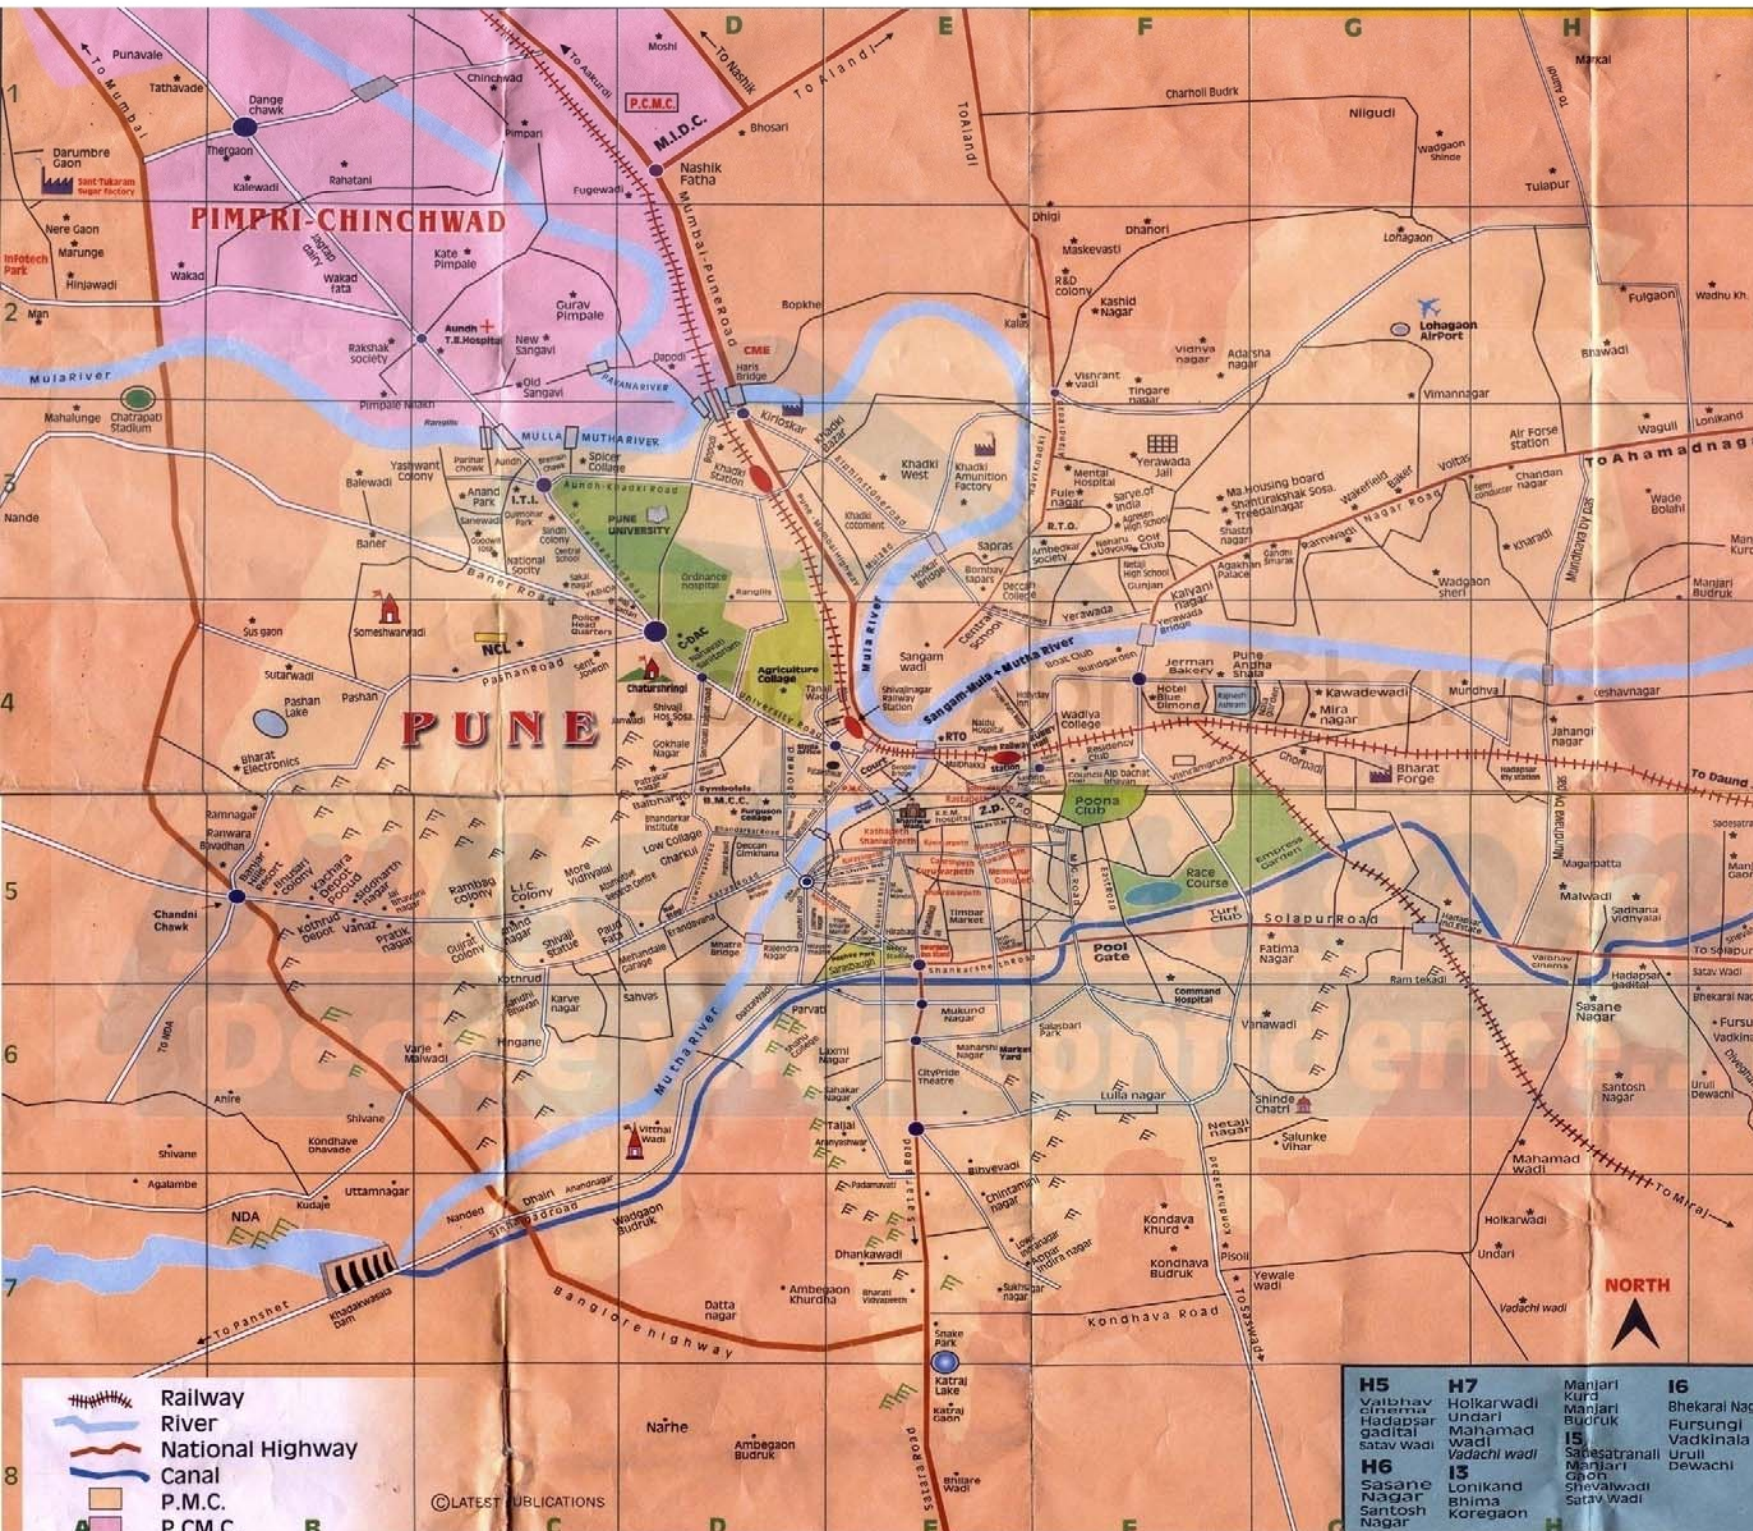

PUNE TOURIST MAP

LIST OF REFERENCES

Railway
River
National Highway
Canal
P.M.C.
P.C.M.C.

©LATEST PUBLICATIONS

FOR REAL ESTATE OPPOTUNITIES IN PUNE, CALL NOW +91.770.909.9000 (for Eastern Pune & Lavasa) | +91.880.636.9000 (for Western Pune, Khandala & Lonawala)

DISCLAIMER: THIS IS A GENERAL AREA LOCATION MAP AND MAY NOT BE TO THE SCALE, PUNEHILLS DOT COM OR ANY OTHER GROUP PORTAL OF X9 REAL ESTATE (A DEEPAK TALWAR GROUP ENTERPRICE), MAKES NO REPRESENTATION OR WARRANTIES REGARDING THE ACCURACY OR COMPLETENESS OF ANY CONTENT. PUNEHILLS DOT COM DISCLAIMS ALL WARRANTIES IN CONNECTION WITH THE CONTENT, AND WILL NOT BE LIABLE FOR ANY DAMAGE OR LOSS RESULTING FROM YOUR USE OF THE CONTENT OR PRODUCT.